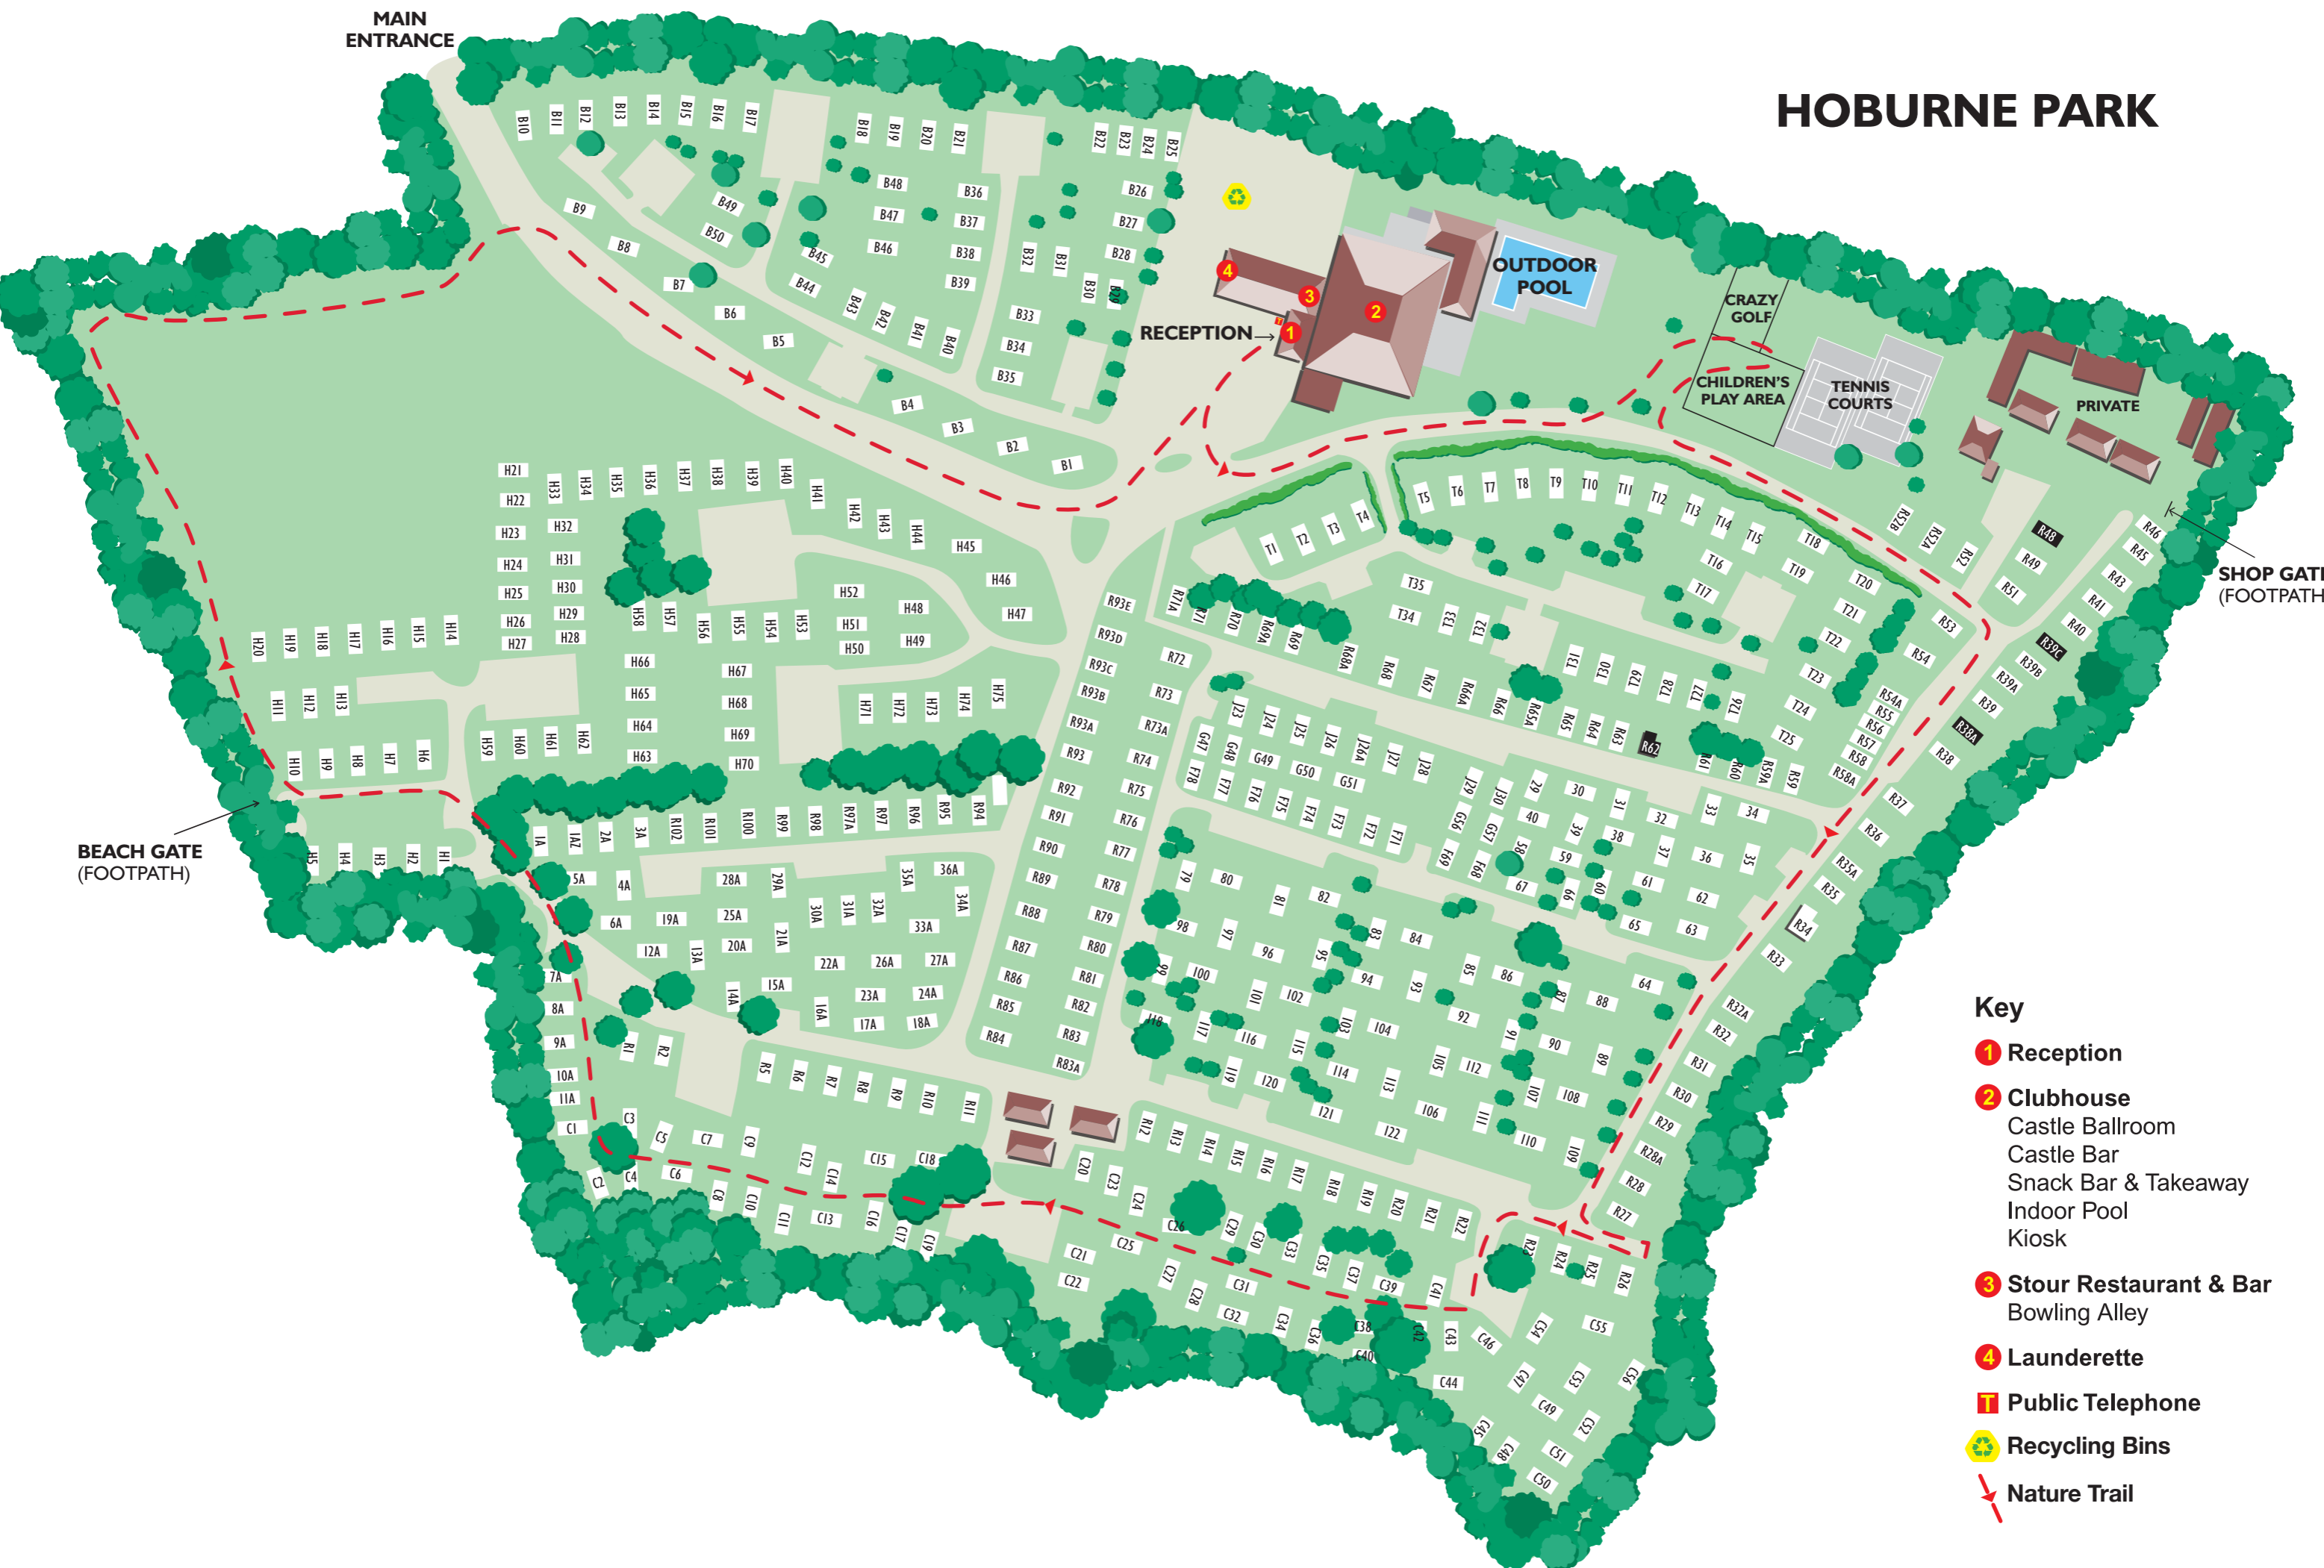

HOBURNE PARK

MAIN ENTRANCE

- Key**
- 1 Reception
 - 2 Clubhouse
Castle Ballroom
Castle Bar
Snack Bar & Takeaway
Indoor Pool
Kiosk
 - 3 Stour Restaurant & Bar
Bowling Alley
 - 4 Launderette
 - T Public Telephone
 - ♻️ Recycling Bins
 - ↔ Nature Trail