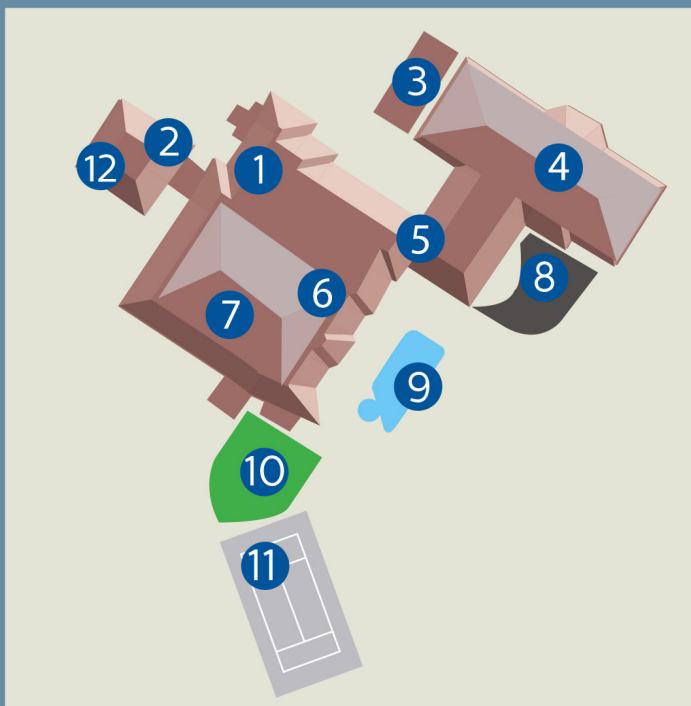

# Park Information Map

- ① Reception & entertainment complex
- ② Park store
- ③ Holiday home sales office
- ④ Indoor pool
- ⑤ Café h
- ⑥ Brasserie 1912
- ⑦ The Venue
- ⑧ Adventure playground
- ⑨ Outdoor pool
- ⑩ Crazy golf
- ⑪ Multi use sports court
- ⑫ Launderette
- ⓑ Holiday home showground
- ⓓ Pedalo hire
- ♻️ Recycling point
- ▲ Nature trail
- ♿ Disabled facilities