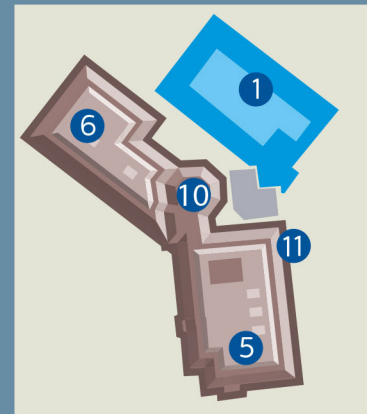

# Park Information Map

- ① Outdoor pool
- ② Multi use sports field
- ③ Crazy golf
- ④ Children's playground
- ⑤ Reception & entertainment complex
- ⑥ Indoor pool
- ⑦ Launderette
- ⑧ Park store
- ⑨ Holiday home sales office
- ⑩ Café h & Brasserie 1912
- ⑪ Café h 2 go
- ⑫ Holiday home showground
- ♻️ Recycling point
- ▲ Nature trail