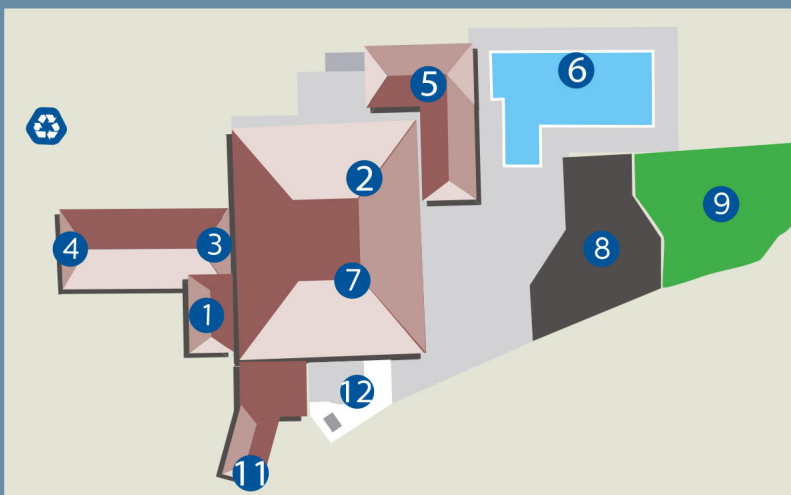

Park Information Map

Map Key

- 1 Reception
- 2 The Venue
- 3 Brasserie 1912
- 4 Launderette
- 5 Indoor pool
- 6 Outdoor pool
- 7 Café h
- 8 Adventure playground
- 9 Crazy golf
- 10 Multi use sports court
- 11 Holiday home sales office
- 12 Terrace & children's play area
- 13 Holiday home showground
- ♻ Recycling