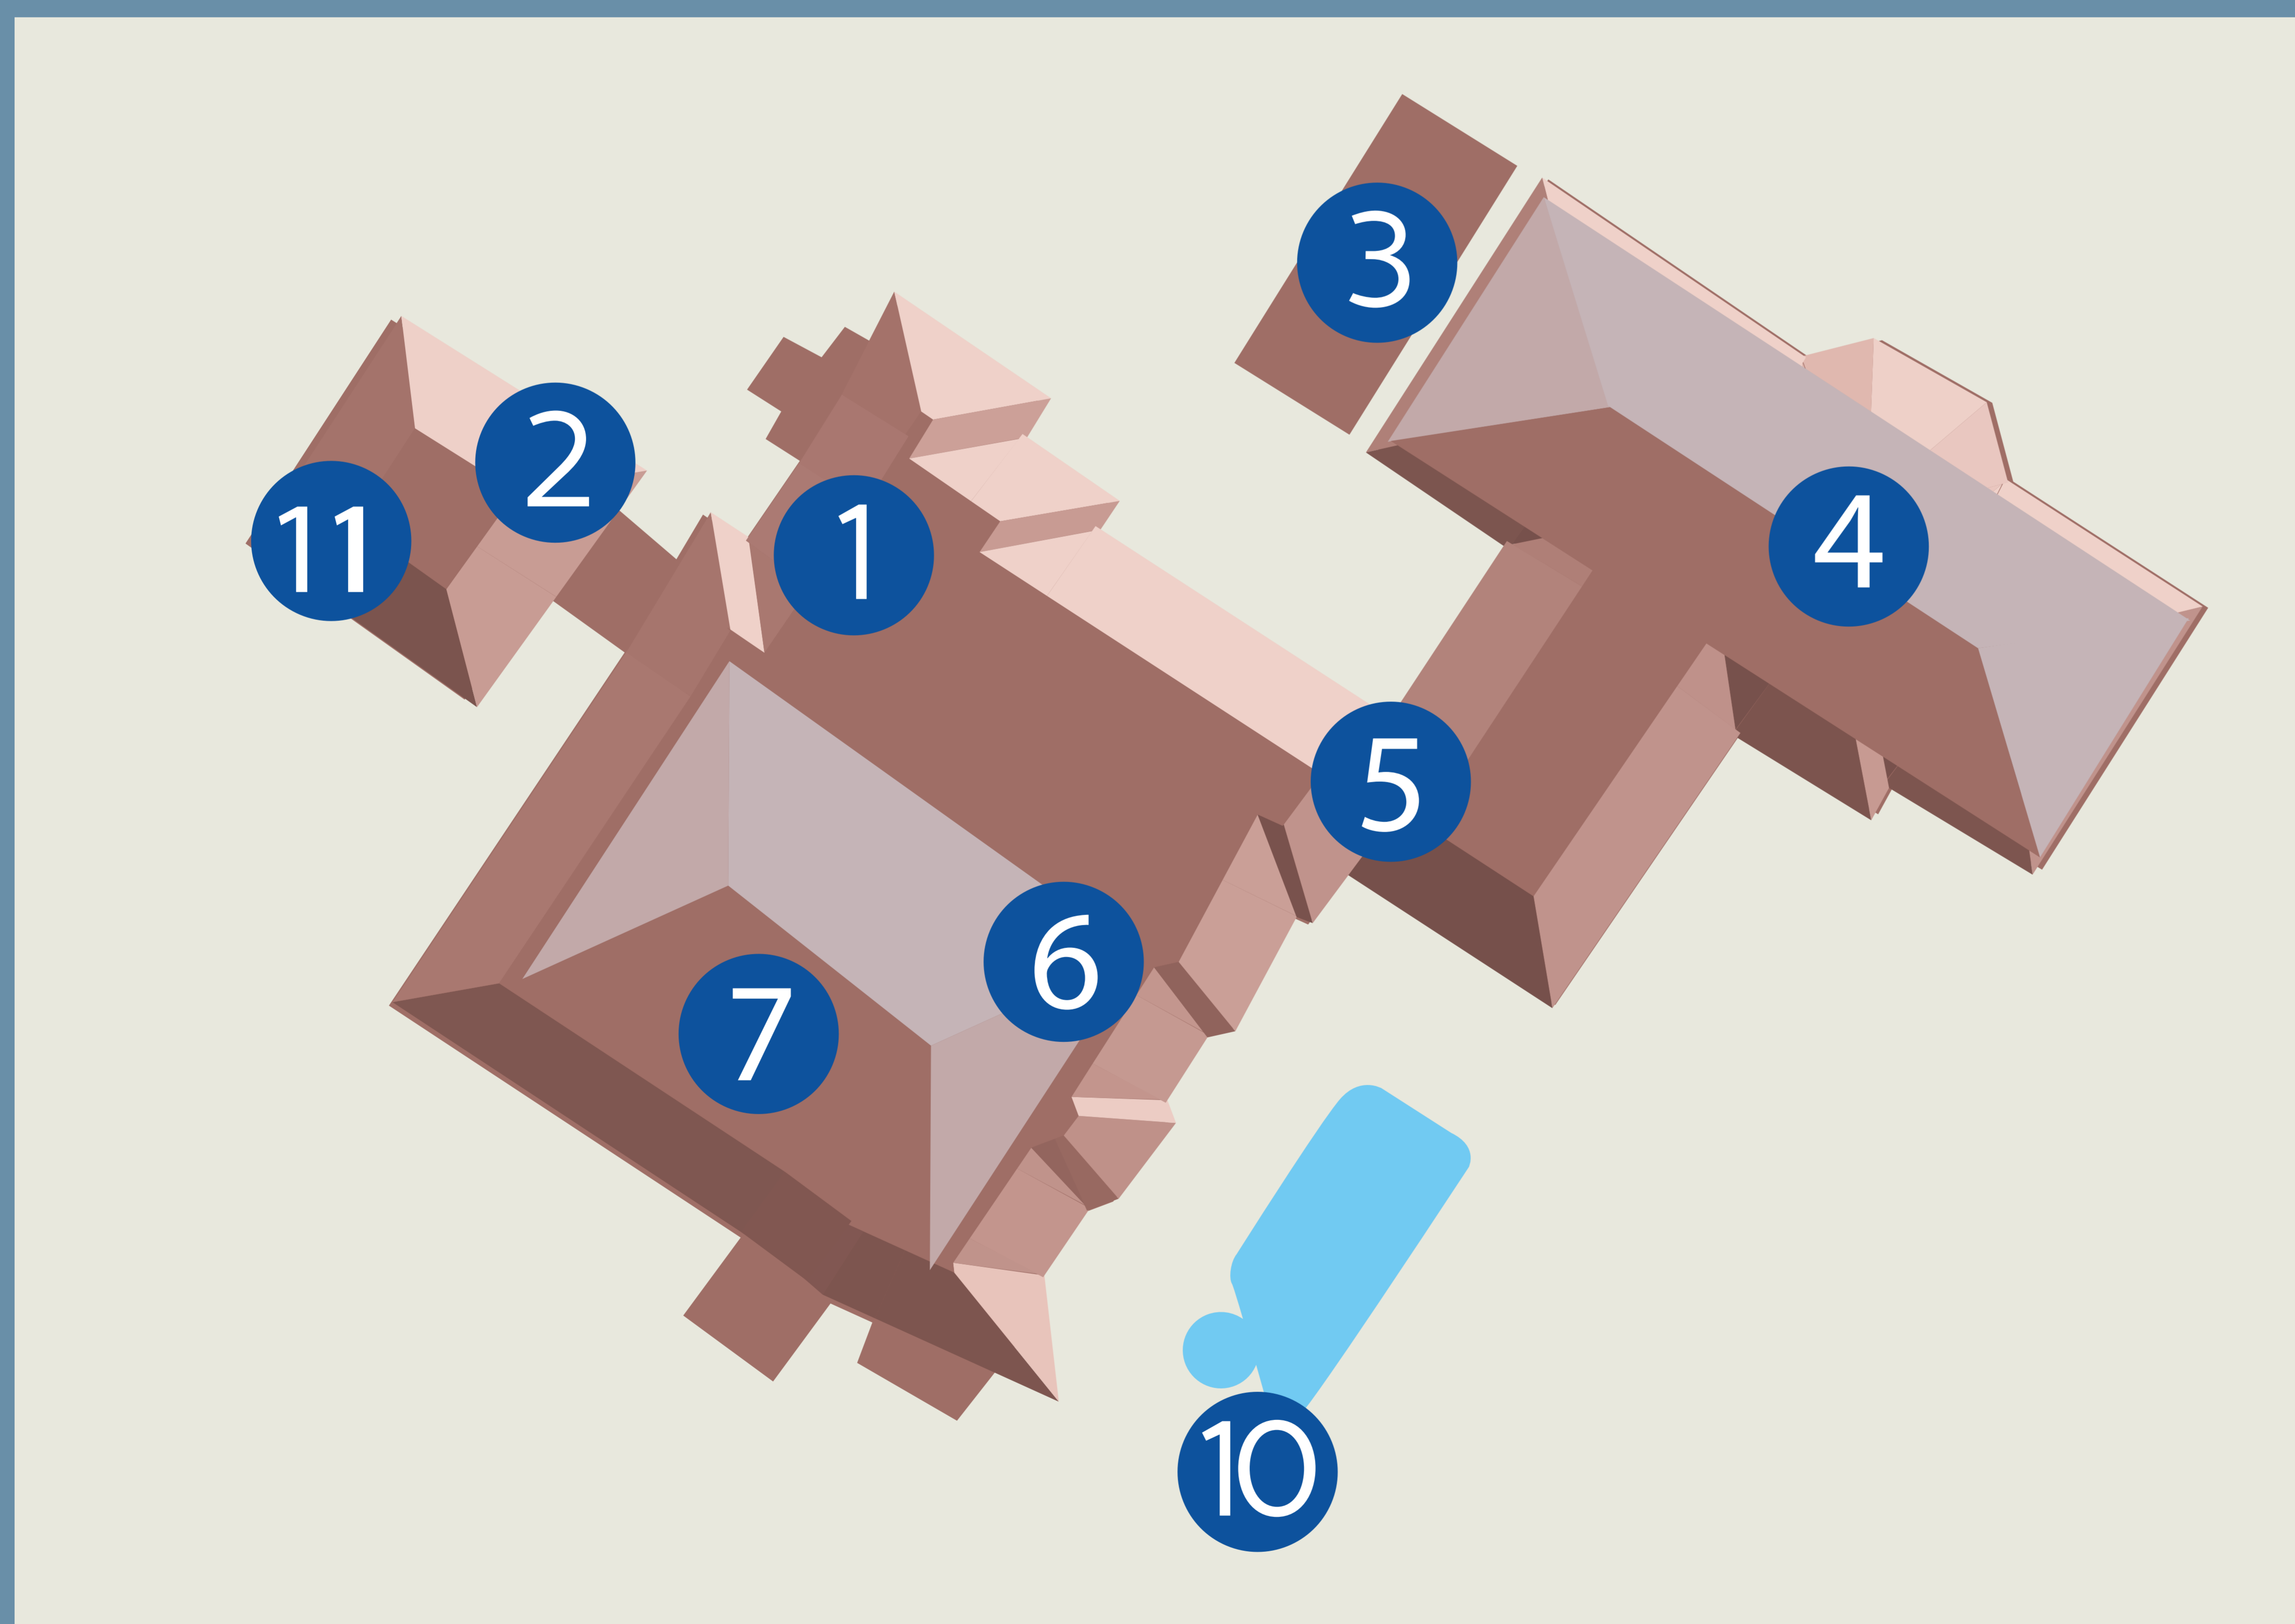

# Park Information Map

- ❶ Reception & entertainment complex
- ❷ Park store
- ❸ Holiday home sales office
- ❹ Indoor pool
- ❺ Café h
- ❻ Brasserie 1912
- ❼ The Venue
- ❽ Tennis court
- ❾ Adventure playground
- ❿ Outdoor pool & children's play area playground
- ⓫ Launderette
- ⓬ Sports area
- ⓭ Holiday home showground
- ⓮ Crazy golf
- ⓯ Pedalo hire
- ♻️ Recycling point
- ▲ Nature trail
- ♿ Disabled facilities

**Hoburne**  
Cotswold